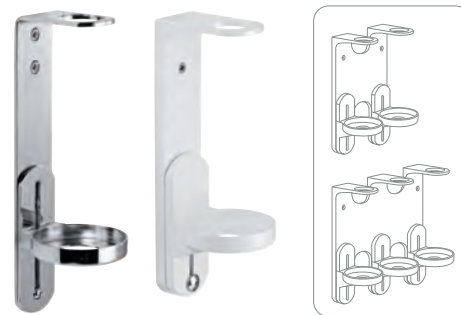

SAVON PARFUMÉ SCENTED SOAP

30 & 50G
1.05 & 1.76OZ

**CARE
ABOUT
EARTH**

ECOPUMP

SAVON LIQUIDE	LIQUID SOAP
GEL CHEVEUX ET CORPS	HAIR & BODY
300ML	10.14FL.OZ

**CARE
ABOUT
EARTH**

SUPPORTS MURAUX
En laiton, acier inoxydable
ou plastique ABS recyclable

WALL BRACKETS
Stainless steel, brass
or ABS recyclable plastic

compagniedeprovence.com
DESIGNED IN PROVENCE

GROUPE GM
EXCLUSIVE AMENITIES

www.groupegm.com